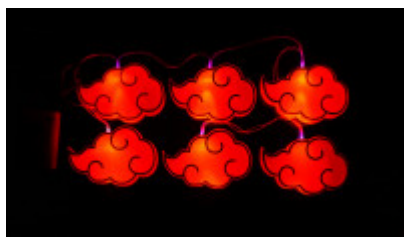

## NARUTO AKATSUKI FAIRY LIGHT – 811 603

### Characteristics

- LED light diffuser
- Length: 78,74 inches / 2m
- Micro USB power supply
- Batteries: 3 x AA (not included)
- ON/OFF button
- About 200 cm

REFERENCE	811603	EAN	3760158116035		
COLOUR	With Pattern				
MASTER CARTON	12				
Packaging					
Depth (in cm)	43	Width (in cm)	19	Height (in cm)	4
Weight (kg)	0.54				
Product details (without packaging)					
Weight (kg)	0.00				