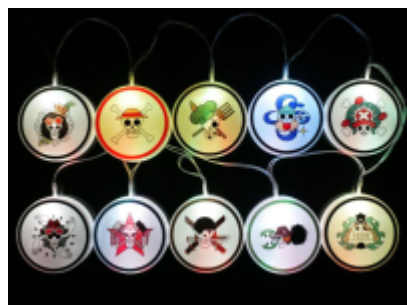

## ONE PIECE Fairy lights – 811630

### Characteristics

- Lighting decoration
- Length: 2 m
- Includes 10 straw hat crew logos
- LED LIGHTS
- 2 lighting modes: Fixed or progressive
- Works either on battery : 3 x AA (Not included) or using the USB-C/USB-A Input
- ON/OFF switch

REFERENCE	811630		EAN	3760158116301	
COLOUR	With Pattern				
MASTER CARTON	12				
Packaging					
Depth (in cm)	1	Width (in cm)	1	Height (in cm)	1
Weight (kg)	1.00				
Product details (without packaging)					
Depth (in cm)	3.5	Width (in cm)	200	Height (in cm)	7.5
Weight (kg)	0.27				