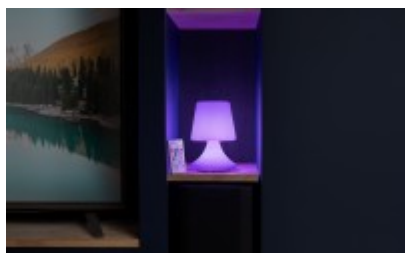

Light & Bluetooth Speaker COLORLIGHT MINI

Characteristics

- Bluetooth 4.2 Speaker
- Up to 10m
- Total Music Power: 9W
- Splashproof IPX4
- 7 colors
- Effects Disco, Smooth, steady
- Remote control
- 5 light intensities
- 4h autonomy
- 1m charging cable (micro USB-USB) included