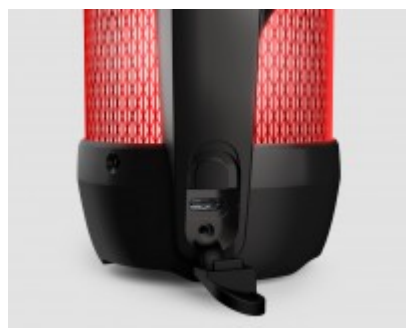

WIRELESS LUMINOUS SPEAKER – PARTYBTIPMINI BIGBEN

Wherever you are you may take this compact luminous Bluetooth speaker: at the beach, in your garden, at the park, in the bus, ... It's splashproof & dust resistant and has a long-lasting battery.

Characteristics

- Splashproof and dust resistant (IP54)
- Bluetooth® 5.0
- TWS®: dual pairing Bluetooth system
- Lights effects
- Carrying handle
- Total music power 20W
- Rechargeable battery 1 200 mAh (USB-C)