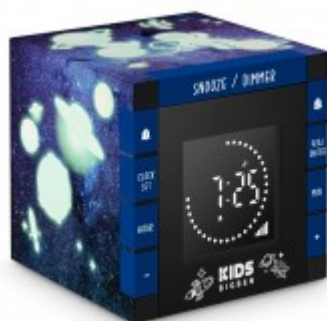

Dual Alarm Clock with projection – Galaxy – R70PGALAXY KIDS BIGBEN

The adventures of space begin with this projector alarm clock and its sounds of space

Characteristics

- LCD display
- Wake up via 3 buzzer sounds (Robot/Spaceship/Alert)
- Snooze function
- Dimmer: light intensity can be adjusted
- Built-in speaker
- Adjustable alarm volume
- Adjustable projector
- AC operation 230V
- Power failure safeguard 2xLR03 AAA (not included)

REFERENCE	R70PGALAXY	EAN	3499550385144		
MASTER CARTON	4				
Packaging					
Depth (in cm)	16	Width (in cm)	16	Height (in cm)	16.5
Weight (kg)	0.85				
Product details (without packaging)					
Depth (in cm)	12	Width (in cm)	12	Height (in cm)	12
Weight (kg)	0.65				